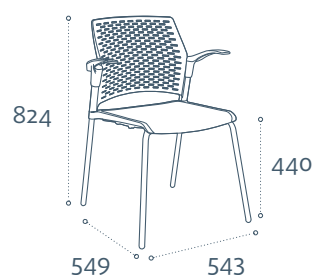

Weight: 5kg

Environment	
Packaging	CFC free 100% recyclable
Adhesives	Solvent free