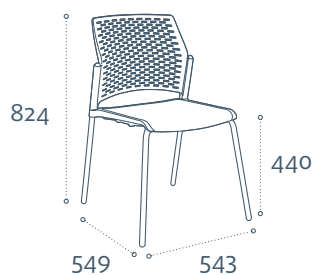

Colours.

Accuracy of printed colours cannot be guaranteed. Please contact Customer Services for colour samples.

Weight: 4.2kg