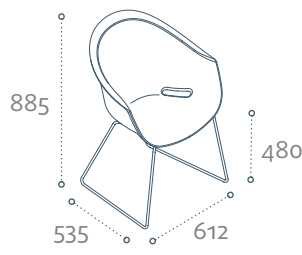

Zest.

designed by Paul Brooks

Connection
www.connection.uk.com

Liquid
WORKSPACE

Zest.

Zest is an indoor / outdoor stacking tub, available in single or dual colours. Options of 4 leg, silver wire or 4 star swivel base.

Truly versatile dining chair with
great environmental credentials.

Weight: 5.4kg

Weight: 4.5kg

Weight: 8.2kg

Specification.

Moulded white polyurethane shell with a mild steel frame. Available in single or dual colours. Dual colour outer shell available in Lime Green, Stone or Graphite. 4 leg and wire frame bases have option of chrome.