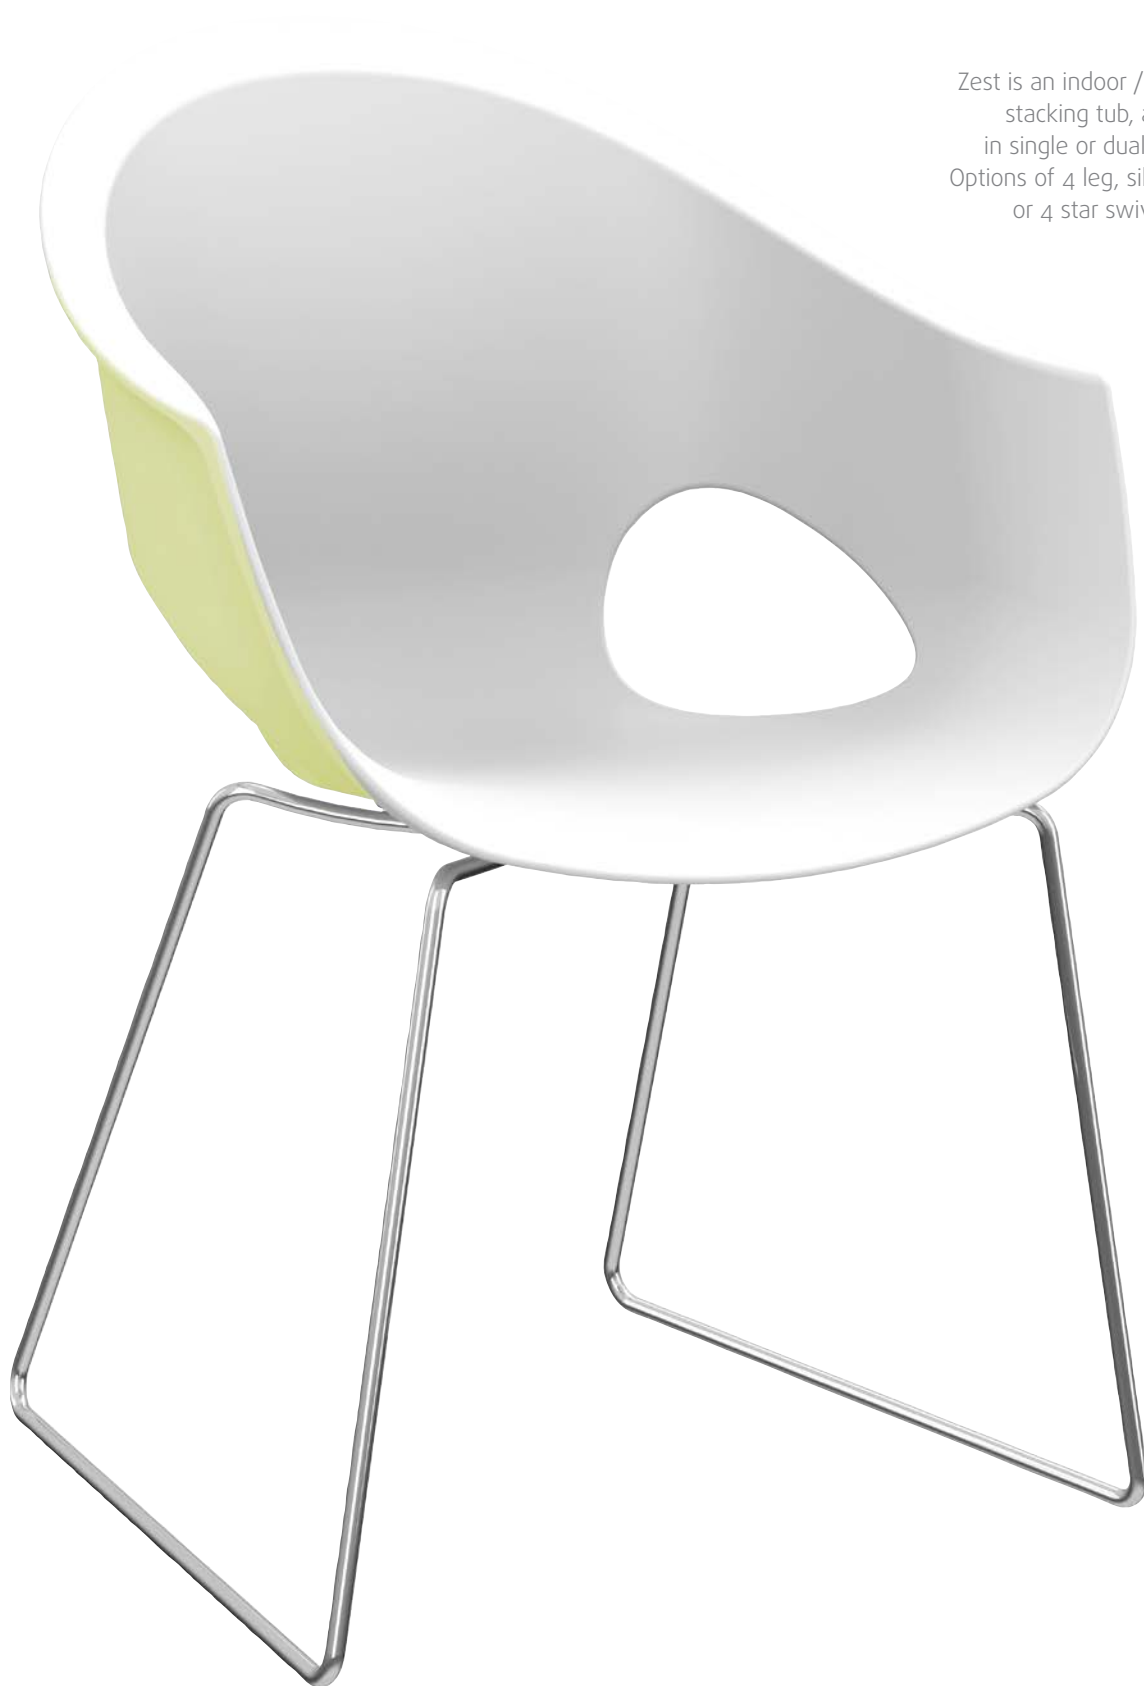

Zest.

designed by Paul Brooks

Connection
www.connection.uk.com

Liquid
WORKSPACE

Zest.

Zest is an indoor / outdoor stacking tub, available in single or dual colours. Options of 4 leg, silver wire or 4 star swivel base.

Truly versatile dining chair with
great environmental credentials.

Weight: 5.4kg

Weight: 4.5kg

Weight: 8.2kg

Specification.

Moulded white polyurethane shell with a mild steel frame. Available in single or dual colours. Dual colour outer shell available in Lime Green, Stone or Graphite. 4 leg and wire frame bases have option of chrome.

Zest MJU1AA composition

Zest white 4 leg stacking dining chair, silver frame

11% Recycled Content
100% Recyclability
17.6 kg CO₂e Carbon Footprint

Zest MJU1AC composition

Zest white wire frame dining chair, silver frame

13% Recycled Content
100% Recyclability
18.8 kg CO₂e Carbon Footprint

Zest MJU1AE composition

Zest white 4 star polished aluminium column and swivel base dining chair

18% Recycled Content
100% Recyclability
52 kg CO₂e Carbon Footprint