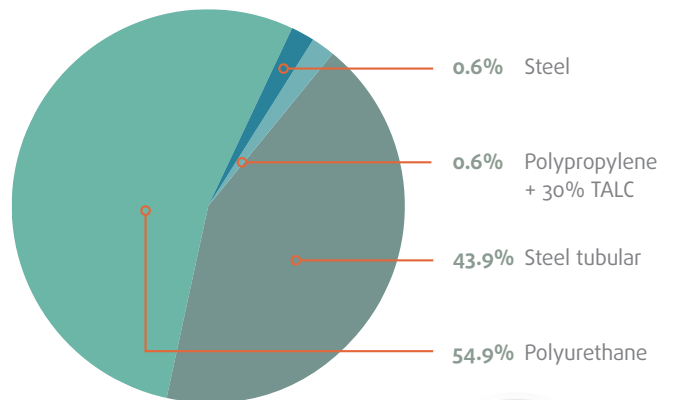

Zest MJU1AA composition

Zest white 4 leg stacking dining chair, silver frame

11% Recycled Content
100% Recyclability
17.6 kg CO₂e Carbon Footprint

Zest MJU1AC composition

Zest white wire frame dining chair, silver frame