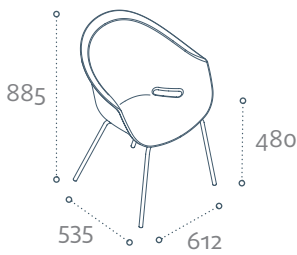

Zest.

designed by Paul Brooks

Connection
www.connection.uk.com

Liquid
WORKSPACE

Zest.

Zest is an indoor / outdoor stacking tub, available in single or dual colours. Options of 4 leg, silver wire or 4 star swivel base.

Truly versatile dining chair with
great environmental credentials.

Weight: 5.4kg

Weight: 4.5kg

Weight: 8.2kg

Specification.

Moulded white polyurethane shell with a mild steel frame. Available in single or dual colours. Dual colour outer shell available in Lime Green, Stone or Graphite. 4 leg and wire frame bases have option of chrome.