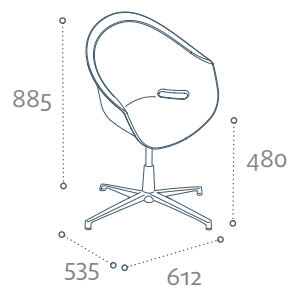

Zest.

designed by Paul Brooks

Connection
www.connection.uk.com

Liquid
WORKSPACE

Zest.

Zest is an indoor / outdoor stacking tub, available in single or dual colours. Options of 4 leg, silver wire or 4 star swivel base.

Truly versatile dining chair with
great environmental credentials.

Weight: 5.4kg

Weight: 4.5kg

Weight: 8.2kg

Specification.

Moulded white polyurethane shell with a mild steel frame. Available in single or dual colours. Dual colour outer shell available in Lime Green, Stone or Graphite. 4 leg and wire frame bases have option of chrome.