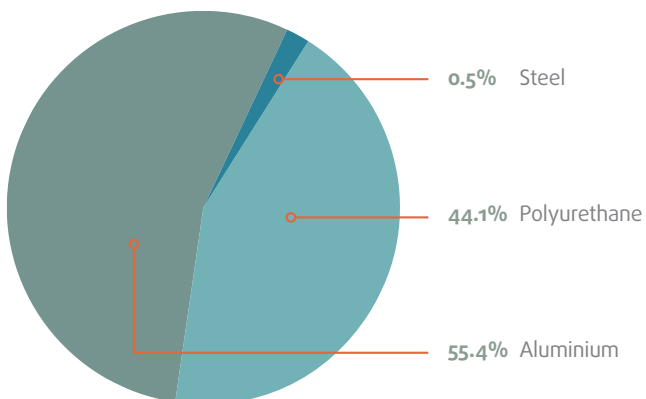

Zest MJU1AE composition

Zest white 4 star polished aluminium column and swivel base dining chair

18% Recycled Content
100% Recyclability
52 kg CO₂e Carbon Footprint