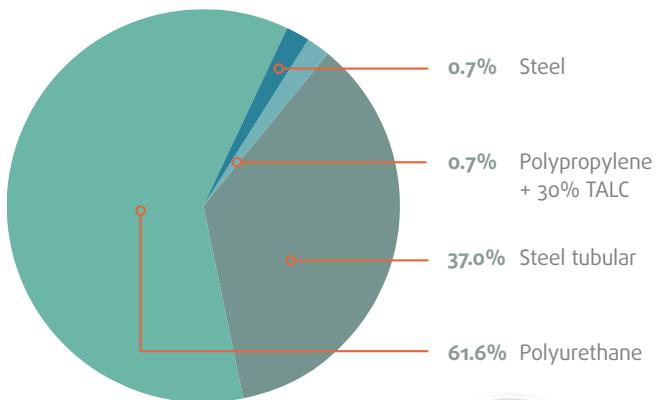

Zest.

taking the environmental impact seriously

In everything we do, our aim is to ensure we act ethically and responsibly by adopting a high level of Corporate Social Responsibility. This is embedded in all our practices to the benefit of our customers, employees, suppliers and the communities within which we operate.

Throughout all Connection's processes, we consider their impact upon the environment, from the initial design of the product, through its manufacture and delivery, right up to its disposal when it has reached the end of its useful life.

Zest MJU1AA composition

Zest white 4 leg stacking dining chair, silver frame

11% Recycled Content
100% Recyclability
17.6 kg CO₂e Carbon Footprint